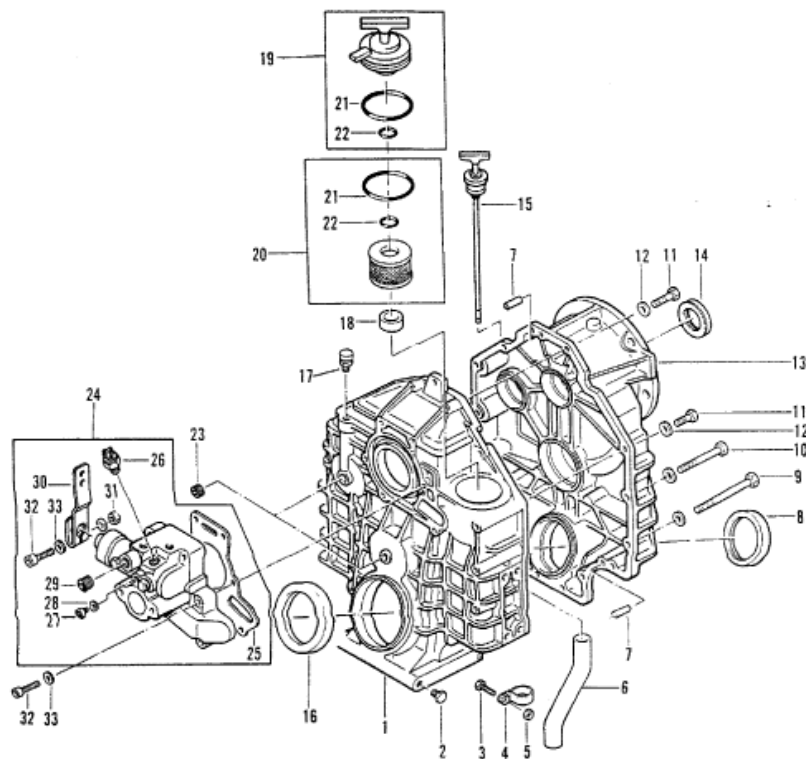

TRANSMISSION (V-DRIVE)

Parts List

Ref	Class	Part	Description	Qty	Comment	Footnote
-		814437A 1	TRANSMISSION (1.5:1 RATIO)	1		
-		814438A 1	TRANSMISSION (2.0:1 RATIO)	1		
-		814439A 1	TRANSMISSION (2.5:1 RATIO)	1		
1		811961	HOUSING	1		
2	19	811966	PLUG	1		
3	10	811953	SCREW	1		
4	54	811965	CLAMP	1		
5	11	811954	NUT	1		
6	32	811962	SUCTION HOSE	1		
7	17	813291	DOWEL PIN	2		
8	26	811957	OIL SEAL	1		
9	10	813285	SCREW	2		
10	10	813284	SCREW	2		
11	10	813282	SCREW	12		
12	13	813281	LOCKWASHER	16		
13		811960	HOUSING	1		
14	26	813286	OIL SEAL	1		
15		811964	DIPSTICK	1		
16	26	811956	OIL SEAL	1		
17		813280	VENT CAP	1		
18	12	813303	WASHER	1		
19	36	811963	FILTER COVER KIT (INCLUDES	1		
20	35	815419	FLUID FILTER KIT	1		
21	25	813407	O-RING	1		
22	25	813406	O-RING	1		
23	22	813302	PLUG	2		
24		813295	CONTROL BLOCK	1		
25	27	813301	GASKET	1		
26	87	813300	NEUTRAL SAFETY SWITCH	1		
27	10	813296	SCREW	1		
28	12	811958	WASHER	1		
29	22	811959	PLUG	1		
30		813298	SHIFT LEVER	1		
31	11	813299	NUT	1		
32	10	813294	SCREW	7		
33	13	813293	LOCKWASHER	7		